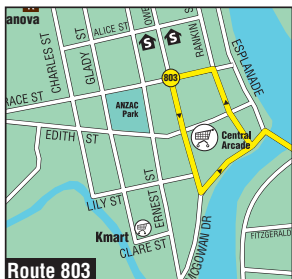

Zone calculator			
Destination zone			
Origin zone	1	2	6
1	1	2	2
2	2	1	3
6	2	3	1

qconnect

is an initiative of the Queensland Government to meet the public transport needs of regional Queensland.

In addition to standardised fares and ticket types, **qconnect** has introduced a zonal fare system with improved bus routes and timetables to make it easier for you to get around.

Route 803 servicing city, East Innisfail						
Monday to Friday					Saturday	
major stops	am			pm	am	
Central Arcade	8.55	11.35	2.15	3.50	9.00	10.50
Water Tower	8.58	11.38	2.18	3.53	9.03	10.53
Monica St	9.02	11.42	2.24	3.59	9.07	10.57
Monica St	9.02	11.42	2.24	3.59	9.07	10.57
Carmel St	9.04	11.44	2.26	4.01	9.09	10.59
Florence St	9.09	11.50	2.32	4.07	9.15	11.05
Martin St	9.13	11.53	2.35	4.10	9.18	11.18
Central Arcade	9.15	11.57	2.39	4.14	9.20	11.20

Route 804 servicing city, hospital, Belvedere				
Monday to Friday			Saturday	
major stops	am	pm	am	pm
Central Arcade	9.40	12.00	9.45	12.05
Hospital	9.42	12.02	9.47	12.07
Ash/Oak St	9.46	12.06	9.51	12.11
Pindar/Badilla St	9.51	12.11	9.56	12.16
Goondi Primary	9.52	12.12	9.59	12.19
Belvedere Ave	9.58	12.18	-	-
Belvedere Ave	9.58	12.18	-	-
Central Arcade	10.08	12.28	10.03	-

Route 805 servicing Innisfail Estate, Flying Fish Point				
Monday to Friday			Saturday	
major stops	am	pm	am	
Central Arcade	10.10	1.35	10.05	11.45
Hospital	10.12	1.37	10.07	11.47
Innisfail Estate	10.14	1.39	-	-
Flying Fish Point	10.26	1.51	10.15	11.55
Flying Fish Point	10.26	1.51	10.15	11.55
Innisfail Estate	10.38	2.03	-	-
Hospital	10.40	2.09	10.23	12.03
Central Arcade	10.42	2.11	10.25	12.05